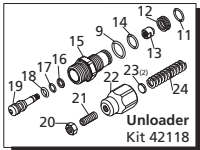

**Repair Kits**

Pos	Code	Description	Qty	Pos	Code	Description	Qty	Pos	Code	Description	Qty
1	380410	Screw (221 in/lbs) ▽ ○ 3	3	30	2840230	Pump body	1	57	2841050	Ring	1
	800220	Screw (221 in/lbs) □ ○ 3	3	31	480560	O-Ring ø 6.75x1.78	1	58	2840890	O-Ring ø 14x2	2
	2841730	Head ▽ 1	1	32	2840710	Plug	1	59	1683500	Oil seal	3
	2840022	Head ■ 1	1	33	480480	O-Ring ø 4.48x1.78	1	60	2840840	Plug ▽ ● 1	1
	43061	Head ○ 1	1	34	1982520	Hose tail ø 8 (35 in/lbs) 1	1	61	480650	Washer	1
	2841620	Head □ 1	1	35	3700240	Hose tail ø 8 (35 in/lbs) ▽ ● 1	1	62	TPP140-1/4A	Thermal relief valve	1
6	2840830	Screw (89 in/lbs) 1	1	36	1250280	Ball	1	63	1060100	Ball ▽ 1	1
7	600180	O-Ring ø 7.66x1.78	1	37	1560520	Spring	1	64	2840440	Seat ▽ 1	1
8	2841530	Valve cap (221 in/lbs) 3	3	38	1460431	O-Ring ø 4x2.5	1	65	2840450	Spring ▽ 1	1
9	740290	O-Ring ø 14x1.78	1	39	2841150	Shutter	1	66	2841520	O-Ring ø 13.5x1.8	3
10	2849051	Complete Valve ● ○ 6	6	40	3700220	Jet ▽ ● 1	1	67	3400650	Plug	1
	2849050	Complete Valve ▽ ■ □ 6	6	41	1343580	Spring	1	68	480650	Washer ▽ 1	1
11	1470210	O-Ring ø 9x1	1	42	800560	O-Ring ø 8.73x1.78	2	69	2849284	Complete head assembly ▽ ■ 1	1
12	2840770	Seat ● ○ 1	1	43	2840340	Injector	1	70	2840840	Plug (EZ start pump only)	1
	2841080	Seat ▽ ■ □ 1	1	44	3700200	Detergent injector ▽ ● 1	1	71	480650	Washer (EZ start pump only)	1
13	2840760	Shutter (27 in/lbs) 1	1	45	2840270	Fitting	1	72	2840441	Seat (EZ start pump only)	1
14	820510	O-Ring ø 10.82x1.78	1	46	2841220	Fitting 3/4" NH ▽ ● □ 1	1	73	2840450	Spring (EZ start pump only)	1
15	2840750	Piston guide (177 in/lbs) 1	1	47	2841230	Fitting Aluminium (221 in/lbs) ▽ ● ○ 1	1		1060100	Ball (EZ start pump only)	1
16	2760210	Ring	1	48	2840390	Fitting Brass (221 in/lbs) □ 1	1		AR64545	Oil	1
17	660190	O-Ring ø 6.07x1.78	1	49	7369	Filter	1			<i>OIL CAPACITY - 2.2 OZ</i>	
18	2260100	O-Ring ø 6.02x2.62	1	50	2840400	Fitting 3/8" G M (221 in/lbs) ○ 1	1				
19	2841140	Piston	1	51	2841380	Fitting (221 in/lbs) ■ 1	1				
20	1060120	Nut M6	1	52	2841120	Fitting (221 in/lbs) ▽ ● 1	1				
21	392840	Screw M6x16	1	53	2840390	Fitting Brass (221 in/lbs) □ 1	1				
22	2760480	Insert	1	54	7369	Filter	1				
23	1980220	Wobble plate	2	55	2840400	Fitting 3/8" G M (221 in/lbs) ○ 1	1				
24	2760410	Spring	1	56	2841380	Fitting (221 in/lbs) ■ 1	1				
25	2200141	Water seal ▽ ○ 3	3		2841120	Fitting (221 in/lbs) ▽ ● 1	1				
26	770260	O-Ring ø 23.52x1.78	3		2840060	Spring	3				
27	770590	O-Ring ø 21.95x1.78	3		2840040	Piston ø 12 ▽ ○ 3	3				
28	2840561	Bushing ø 12	3		2840530	Piston ø 12 ■ □ ○ 3	3				
29	2840550	Bushing ø 12	3		1980130	Fifth wheel	1				
	2840540	Bushing ø 12	3		1980250	Fifth wheel	1				
	2840561	Bushing ▽ 3	3		1980240	Fifth wheel	1				
	1683500	Oil seal ▽ □ ● 3	3		2840050	Wobble plate ■ 1	1				
					2840900	Wobble plate ○ 1	1				
					2840720	Wobble plate ▽ 1	1				
					2840730	Wobble plate □ ● 1	1				
					161060	Bearing	1				
					161050	Ring øi 72	1				