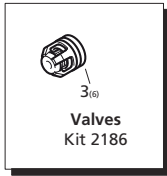

Repair Kits

Pos	Code	Description	Qty	Pos	Code	Description	Qty	Legend		
1	3200110	Valve cap	(216 in/lbs) 6	36	1780050	Conrod pin	3	Ø 18	Ø 18	Ø 18
	3201430	Valve cap Threaded 1/8"	(216 in/lbs) 6	37	2760280	O-Ring ø 101.27x2.62	1	For ○	For ●	For □
2	1200690	O-Ring ø 15.6x1.78	6	38	3200030	Rear cover	1	RC11.17	RC12.17	RC13.17
3	2769050	Complete valve	(92 in/lbs) 6	39	820510	O-Ring ø 10.82x1.78	1			
4	800410	Screw M6x40	8	40	880581	Plug 1/4" G	1			
5	1381550	Washer	8	41	3200220	Screw 6x16	4			
6	3200020	Head	1		3200290	Crankshaft	○ 1			
7	180101	O-Ring ø 17.5x2	1		3200280	Crankshaft	● 1			
8	820361	Plug 1/2" G	(354 in/lbs) 1		3200270	Crankshaft	□ 1			
9	740290	O-Ring ø 14x1.78	1	42	3200230	Key	1			
10	1980740	Plug 3/8" G	(221 in/lbs) 1	43	1321190	Bearing	1			
11	1780140	Ring	3	45	1260750	Seal	1			
12	1780720	Gasket	3	46	320210	Base	2			
13	3200130	Piston guide	3	47	1322640	Washer	4			
14	3200142	Gasket	3	48	850250	Screw M8x12	4			
15	3200260	Ring	3	49	3209200	Head assembly	1			
16	770260	O-Ring ø 21.95x1.78	3	50	3201860	Ring ø 51.8x0.5	1			
17	3200120	Piston guide	3							
18	3200010	Pump body	1		AR64516	Oil	2			
19	1780490	Bearing	1			<i>OIL CAPACITY - 9.81 oz</i>				
20	1260790	Snap ring	2							
21	1780550	Snap ring	1							
22	395081	O-Ring ø 47.3x2.62	1							
23	3200090	Disc	1							
24	3200080	Oil indicator	1							
25	3200070	Cover	1							
26	1200430	Screw M6x16	(92 in/lbs) 8							
27	3201890	Oil cap	1							
28	1260110	Nut M8	(106 in/lbs) 3							
29	1260100	Washer	3							
30	1260210	Piston	3							
31	1260091	Spacer	3							
32	1260460	Seal	3							
33	480480	O-Ring ø 4.48x1.78	3							
34	3200060	Piston guide	3							
35	3200040	Conrod	3							