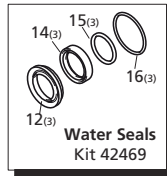

Repair Kits

Pos	Code	Description	Qty	Pos	Code	Description	Qty	Legend		
1	3200110	Valve cap	(216 in/lbs) 6	36	1780050	Conrod pin	3	Ø 18	Ø 18	Ø 18
	3201430	Valve cap Threaded 1/8"	(216 in/lbs) 6	37	2760280	O-Ring ø 101.27x2.62	1	For ○	For ●	For □
2	1200690	O-Ring ø 15.6x1.78	6	38	3200030	Rear cover	1	RC11.17	RC12.17	RC13.17
3	2769050	Complete valve	(92 in/lbs) 6	39	820510	O-Ring ø 10.82x1.78	1			
4	800410	Screw M6x40	8	40	880581	Plug 1/4" G	1			
5	1381550	Washer	8	41	3200220	Screw 6x16	4			
6	3200020	Head	1		3200290	Crankshaft	○ 1			
7	180101	O-Ring ø 17.5x2	1		3200280	Crankshaft	● 1			
8	820361	Plug 1/2" G	(354 in/lbs) 1		3200270	Crankshaft	□ 1			
9	740290	O-Ring ø 14x1.78	1	42	3200230	Key	1			
10	1980740	Plug 3/8" G	(221 in/lbs) 1	43	1321190	Bearing	1			
11	1780140	Ring	3	45	1260750	Seal	1			
12	1780720	Gasket	3	46	320210	Base	2			
13	3200130	Piston guide	3	47	1322640	Washer	4			
14	3200142	Gasket	3	48	850250	Screw M8x12	4			
15	3200260	Ring	3	49	3209200	Head assembly	1			
16	770260	O-Ring ø 21.95x1.78	3	50	3201860	Ring ø 51.8x0.5	1			
17	3200120	Piston guide	3							
18	3200010	Pump body	1		AR64516	Oil	2			
19	1780490	Bearing	1			<i>OIL CAPACITY - 9.81 oz</i>				
20	1260790	Snap ring	2							
21	1780550	Snap ring	1							
22	395081	O-Ring ø 47.3x2.62	1							
23	3200090	Disc	1							
24	3200080	Oil indicator	1							
25	3200070	Cover	1							
26	1200430	Screw M6x16	(92 in/lbs) 8							
27	3201890	Oil cap	1							
28	1260110	Nut M8	(106 in/lbs) 3							
29	1260100	Washer	3							
30	1260210	Piston	3							
31	1260091	Spacer	3							
32	1260460	Seal	3							
33	480480	O-Ring ø 4.48x1.78	3							
34	3200060	Piston guide	3							
35	3200040	Conrod	3							