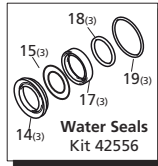

Repair Kits

Pos	Code	Description	Qty	Pos	Code	Description	Qty	Legend
	960090	Valve Cap	(478 in/lbs) 6	33	3220030	Rear cover	1	For ○ RRV3G36D
	960850	Valve Cap SST	(478 in/lbs) 6	34	3200220	Screw TCEI 6x16	(71 in/lbs) 4	For ● RRV3.5G36D
	9600909	Valve Cap - threaded 1/4" brass	(478 in/lbs) 6	35	820510	O-Ring ø 10.82x1.78	1	For ◆ RRV4G36D
	9608507	Valve Cap - threaded 1/4" SST	(478 in/lbs) 6	36	880581	Plug 1/4" G	(133 in/lbs) 1	For ■ RRV4G40D
2	960160	O-Ring ø 17.86x2.62	6	37	1200430	Screw M 6x16	(92 in/lbs) 4	
3	889052	Complete valve	6	38	3200070	Cover	1	
4	800860	Screw M 8x55	(225 in/lbs) 8	40	3220080	Oil indicator	1	
5	1381850	Washer	8	41	3200090	Disc	1	
6	3220090	Head	1	42	650560	O-Ring ø 56.82x2.62	1	
7	180101	O-Ring ø 17.5x2	1	43	200390	Snap ring	1	
8	820361	Plug 1/2" G	(354 in/lbs) 1	44	1981210	Bearing	1	
9	740290	O-Ring ø 14x1.78	1	45	3200210	Base	2	
10	1980740	Plug 3/8" G	(221 in/lbs) 1	46	1322640	Washer	4	
11	880581	Plug 1/4" G	(133 in/lbs) 1	47	850250	Screw M 8x12	4	
12	820510	O-Ring ø 10.82x1.78	1	53	880830	O-Ring ø 15.54x2.62	6	
13	2760220	Ring	3	54	1080550	Ring	3	
14	1342761	Gasket	3	56	3220780	O-Ring ø 61.8x0.5	1	
15	3200680	Ring	3	60	1260770	Circlip	1	
16	3220150	Piston guide	3	61	3220240	Crankshaft - Hollow Shaft	◆ 1	
17	3200690	Gasket	3	3220450	Crankshaft - Hollow Shaft	● 1		
18	3200700	Ring	3	3220460	Crankshaft - Hollow Shaft	○ 1		
19	770260	O-Ring ø 23.52x1.78	3	62	820440	Grub screw M 6x6	1	
20	3220140	Piston guide	3	63	3220260	Bearing	1	
21	1260110	Nut M 8	(106 in/lbs) 3	64	3220430	O-Ring ø 56.87x1.78	1	
22	1260100	Washer	3	65	3220270	Oil Seal	1	
23	1780070	Piston	3	66	780060	Screw M 6x25	(92 in/lbs) 4	
24	1260091	Spacer	3	68	32202650-1	Flange assembly	1	
25	1260460	Ring	3	69	3220250	Flange	1	
26	3220010	Pump body	1	70	780330	Screw M 6x20	(92 in/lbs) 4	
27	880130	Plug	(44 in/lbs) 1	71	42638	Complete head assembly	◆ ● ○ 1	
28	480480	O-Ring ø 4.48x1.78	3	3229203	Complete head assembly	■ 1		
29	3220060	Piston	3		AR64516	Oil	2	
30	3220070	Conrod pin	3			<i>OIL CAPACITY - 13.35 OZ</i>		
31	3220040	Conrod	◆ ● ○ 3					
	3220560	Conrod - bronze	■ 3					
32	651540	O-Ring ø 107.62x2.62	1					