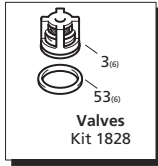

Repair Kits

Pos	Code	Description	Qty	Pos	Code	Description	Qty	Legend
	960090	Valve Cap	(478 in/lbs) 6	33	3220030	Rear cover	1	For ○ RRV3G36D
	960850	Valve Cap SST	(478 in/lbs) 6	34	3200220	Screw TCEI 6x16	(71 in/lbs) 4	For ● RRV3.5G36D
	9600909	Valve Cap - threaded 1/4" brass	(478 in/lbs) 6	35	820510	O-Ring ø 10.82x1.78	1	For ◆ RRV4G36D
	9608507	Valve Cap - threaded 1/4" SST	(478 in/lbs) 6	36	880581	Plug 1/4" G	(133 in/lbs) 1	For ■ RRV4G40D
2	960160	O-Ring ø 17.86x2.62	6	37	1200430	Screw M 6x16	(92 in/lbs) 4	
3	889052	Complete valve	6	38	3200070	Cover	1	
4	800860	Screw M 8x55	(225 in/lbs) 8	40	3220080	Oil indicator	1	
5	1381850	Washer	8	41	3200090	Disc	1	
6	3220090	Head	1	42	650560	O-Ring ø 56.82x2.62	1	
7	180101	O-Ring ø 17.5x2	1	43	200390	Snap ring	1	
8	820361	Plug 1/2" G	(354 in/lbs) 1	44	1981210	Bearing	1	
9	740290	O-Ring ø 14x1.78	1	45	3200210	Base	2	
10	1980740	Plug 3/8" G	(221 in/lbs) 1	46	1322640	Washer	4	
11	880581	Plug 1/4" G	(133 in/lbs) 1	47	850250	Screw M 8x12	4	
12	820510	O-Ring ø 10.82x1.78	1	53	880830	O-Ring ø 15.54x2.62	6	
13	2760220	Ring	3	54	1080550	Ring	3	
14	1342761	Gasket	3	56	3220780	O-Ring ø 61.8x0.5	1	
15	3200680	Ring	3	60	1260770	Circlip	1	
16	3220150	Piston guide	3	61	3220240	Crankshaft - Hollow Shaft	◆ 1	
17	3200690	Gasket	3	3220450	Crankshaft - Hollow Shaft	● 1		
18	3200700	Ring	3	3220460	Crankshaft - Hollow Shaft	○ 1		
19	770260	O-Ring ø 23.52x1.78	3	62	820440	Grub screw M 6x6	1	
20	3220140	Piston guide	3	63	3220260	Bearing	1	
21	1260110	Nut M 8	(106 in/lbs) 3	64	3220430	O-Ring ø 56.87x1.78	1	
22	1260100	Washer	3	65	3220270	Oil Seal	1	
23	1780070	Piston	3	66	780060	Screw M 6x25	(92 in/lbs) 4	
24	1260091	Spacer	3	68	32202650-1	Flange assembly	1	
25	1260460	Ring	3	69	3220250	Flange	1	
26	3220010	Pump body	1	70	780330	Screw M 6x20	(92 in/lbs) 4	
27	880130	Plug	(44 in/lbs) 1	71	42638	Complete head assembly	◆ ● ○ 1	
28	480480	O-Ring ø 4.48x1.78	3	3229203	Complete head assembly	■ 1		
29	3220060	Piston	3		AR64516	Oil	2	
30	3220070	Conrod pin	3			<i>OIL CAPACITY - 13.35 OZ</i>		
31	3220040	Conrod	◆ ● ○ 3					
	3220560	Conrod - bronze	■ 3					
32	651540	O-Ring ø 107.62x2.62	1					