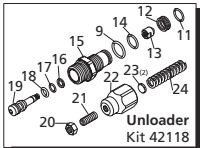

**Repair Kits**

Pos	Code	Description	Qty	Pos	Code	Description	Qty	Pos	Code	Description	Qty
1	380410	Screw (221 in/lbs) ▽ ◯ 3	3	30	2840230	Pump body	1	57	2841050	Ring	1
	800220	Screw (221 in/lbs) ◻ ◯ 3	3	31	480560	O-Ring ø 6.75x1.78	1	58	2840890	O-Ring ø 14x2	2
	2841730	Head ▽ 1	1	32	2840710	Plug	1	59	1683500	Oil seal	3
	2840022	Head ◼ 1	1	33	480480	O-Ring ø 4.48x1.78	1	60	2840840	Plug	1
	2840870	Head ◯ 1	1	34	1982520	Hose tail ø 8 (35 in/lbs) 1	1	61	480650	Washer	1
	2841620	Head ◻ ◯ 1	1	35	3700240	Hose tail ø 8 (35 in/lbs) ▽ ◯ 1	1	62	TPP1401/4A	Thermal relief valve	1
6	2840830	Screw (89 in/lbs) 1	1	36	1250280	Ball	1	63	1060100	Ball	1
7	600180	O-Ring ø 7.66x1.78	1	37	1560520	Spring	1	64	2840440	Seat	1
8	2841530	Valve cap (221 in/lbs) 3	3	38	1460431	O-Ring ø 4x2.5	1	65	2840450	Spring	1
9	740290	O-Ring ø 14x1.78	1	39	2841150	Shutter	1	66	2841520	O-Ring ø 13.5x1.8	3
10	2849051	Complete Valve ◯ ◯ 6	6	40	3700220	Jet	1	67	3400650	Plug	1
	2849050	Complete Valve ▽ ◻ ◯ 6	6	41	1343580	Spring	1	68	480650	Washer	1
11	1470210	O-Ring ø 9x1	1	42	800560	O-Ring ø 8.73x1.78	2	69	2849284	Complete head assembly	1
12	2840770	Seat ◯ ◯ 1	1	43	2840340	Injector	1	70	2840840	Plug (EZ start pump only)	1
	2841080	Seat ▽ ◻ ◯ 1	1	44	3700200	Detergent injector	1	71	480650	Washer (EZ start pump only)	1
13	2840760	Shutter (27 in/lbs) 1	1	45	2840270	Fitting	1	72	2840441	Seat (EZ start pump only)	1
14	820510	O-Ring ø 10.82x1.78	1	46	2841220	Fitting 3/4" NH	1	73	2840450	Spring (EZ start pump only)	1
15	2840750	Piston guide (177 in/lbs) 1	1	47	2841230	Fitting Aluminium (221 in/lbs) ▽ ◯ ◯ 1	1		1060100	Ball (EZ start pump only)	1
16	2760210	Ring	1	48	2840390	Fitting Brass (221 in/lbs) ◻ 1	1		AR64545	Oil	1
17	660190	O-Ring ø 6.07x1.78	1	49	7369	Filter	1			<i>OIL CAPACITY - 2.2 OZ</i>	
18	2260100	O-Ring ø 6.02x2.62	1	50	2840400	Fitting 3/8" G M (221 in/lbs) ◯ 1	1				
19	2841140	Piston	1	51	2841380	Fitting (221 in/lbs) ◼ 1	1				
20	1060120	Nut M6	1	52	2841120	Fitting (221 in/lbs) ▽ ◯ ◯ 1	1				
21	392840	Screw M6x16	1	53	2840060	Spring	3				
22	2760480	Insert	1	54	2840040	Piston ø 12	3				
23	1980220	Wobble plate	2	55	2840530	Piston ø 12	3				
24	2760410	Spring	1	56	2840050	Lock	3				
25	2200141	Water seal	3		1980130	Fifth wheel	1				
26	770260	O-Ring ø 23.52x1.78	3		1980250	Fifth wheel	1				
27	770590	O-Ring ø 21.95x1.78	3		1980240	Fifth wheel	1				
28	2840561	Bushing ø 12	3		2840050	Wobble plate	1				
29	2840550	Bushing ø 12	3		2840900	Wobble plate	1				
	2840540	Bushing ø 12	3		2840720	Wobble plate	1				
	2840561	Bushing	3		2840730	Wobble plate	1				
	1683500	Oil seal	3		55	161060	Bearing	1			
					56	161050	Ring øi 72	1			