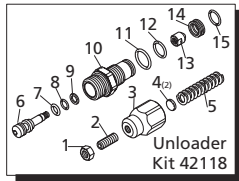

Repair Kits

Pos	Code	Description	Qty.	Pos	Code	Description	Qty.	Legend			
1	1980300	Nut M6	1	33	800220	Head bolt M8x45 (221 in/lbs) ○●▲ 3	3	For ○	For ●	For □	For ■
2	392840	Grub screw M6x16	1	34	2840270	Head bolt M8x45 (221 in/lbs) □■ 3	3	RMW2G20	RMW2.5G20	RMW2G23B	RMW2.5G23B
3	2760480	Handle insert	1	35	2840250	Suction fitting 3/4" NH	1	For ▲			
4	1980220	Plate spring	2	36	7369	Suction extension	1	RMW2.5G25			
5	2760410	Spring	1	37	1460430	Inlet filter	1				
6	2760400	Valve piston	1	38	2840350	O-Ring ø4x2.5	1				
7	2260100	O-Ring ø6.02x2.62	1	39	1343580	Jet	1				
8	660190	O-Ring ø6.07x1.78	1	40	800560	Spring	1				
9	2760210	Ring	1	41	2840340	O-Ring ø8.73x1.78	2				
10	2840750	Piston guide	1	42	2840260	Detergent injector	1				
11	740290	O-Ring ø14x1.78	7	43	2840060	Outlet extension	1				
12	820510	O-Ring ø10.82x1.78	1	44	2840060	Spring	3				
13	2840760	By-pass jet	1	45	2840530	Piston	○●▲ 3				
14	2840770	Seat	1	46	2840040	Piston	□■ 3				
15	1470210	O-Ring ø9x1	1	47	1980130	Piston	3				
16	851100	Grub screw M5x5	1	48	1980250	Ring	1				
17	1982520	Hose nipple	1	49	1980240	Thrust washer	1				
18	480480	O-Ring ø4.48x1.78	1	50	2840430	Bearing	1				
19	1250280	Ball	1	51	2840430	Thrust washer	1				
20	1560520	Spring	1	52	2840430	Hollow shaft	○▲ 1				
21	2840470	Grub screw M10x14	1	53	2840800	Hollow shaft	● 1				
22	1060100	Ball	1	54	2840690	Hollow shaft	□■ 1				
23	2840450	Spring	1	55	161060	Rear bearing	1				
24	2840440	East start seat	1	56	161050	Circlip øi72	1				
25	2840130	Plug (221 in/lbs)	3	57	2840310	Seal	1				
26	2849050	Complete valve	6	58	770590	O-Ring ø23.52x1.78	▲ 3				
27	2840020	Pump head - Aluminum	○● 1	59	2840550	Bushing	▲ 3				
28	2840860	Pump head - Brass	▲ 1	60	2840890	O-Ring ø14x2	2				
29	2840870	Pump head - Brass	□■ 1	61	AR64545	Oil	1				
30	2200141	Gasket	3			OIL CAPACITY - 2.2 OZ					
31	2840561	Bushing	○□ 3								
32	2840540	Bushing	▲ 3								
	2840090	Bushing	● 3								
	1683500	Seal	3								
	1980740	Plug 3/8" G - Brass	1								
	2840010	Pump housing	1								