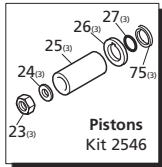

Repair Kits

Special Parts / Kits

Code	Description	Qty.
2809	Viton water seals ø18	1
2819	Kit for up to 180° F ø18 High Temp	1

Pos	Code	Description	Qty.	Pos	Code	Description	Qty.
1	960160	O-Ring ø17.86x2.62	6	40	1380120	Shim 0.10 mm	1-3
2	960090	Valve cap - Brass (478 in/lbs) ○● 6	6	41	1380130	Shim 0.20 mm	1-3
3	960850	Valve cap - SS (478 in/lbs) ■◆◆ 6	6	42	1380530	Shim 0.25 mm	1-3
4	960090T	Valve cap - 1/4" threaded - Brass (478 in/lbs)	1	43	1382810	Shim 0.05 mm	1-3
5	960850T	Valve cap - 1/4" threaded - SS (478 in/lbs)	1	44	740290	O-Ring ø14x1.78	3
6	889052	Complete valve	6	45	1980740	Plug 3/8" G - Brass	2
7	880830	O-Ring ø15.54x2.62	6	46	1980740	Plug 3/8" G - Brass	1
8	880581	Plug 1/4" G - Brass	2	47	1981180	Plug 3/8" G - NP	1
9	1380690	Plug 1/4" G - NP	2	48	180101	O-Ring ø17.5x2	1
10	820510	O-Ring ø10.82x1.78	2	49	820361	Plug 1/2" G - Brass	1
11	960110	Support ring	3	50	960870	Plug 1/2" G - NP	1
12	880320	High pressure packing	3	51	1381071	Pump head - Brass	1
13	1380090	Piston guide	3	52	1381070	Pump head - NP	1
14	961240	O-Ring ø31.47x1.78	3	53	820150	Head bolt M8x70 (217 in/lbs)	8
15	880330	Gasket	3	54	1380320	Bearing	1
16	1383130	Oil seal	3	55	621170	Oil seal	1
17	850370	Bolt M8x16 (217 in/lbs)	8	56	1380220	O-Ring ø72.75x1.78	1
18	1380050	Closed bearing support	1	57	2280140	Hollow shaft ø1	1
19	640030	O-Ring ø59.99x2.62	2	58	2280130	Hollow shaft ø1	1
20	2280240	Bearing	1	59	2280590	Hollow shaft ø1	1
21	1382770	Pump housing	1	60	2280600	Hollow shaft ø1	1
22	880130	Vented oil cap	1	61	2281510	Gas engine flange F40	1
23	962010	Nut M8 (106 in/lbs)	3	62	180030	Bolt	4
24	962000	Washer ø8.1	3	63	1381850	Washer	8
25	1380940	Ceramic piston	3	64	820440	Set screw M6x6	1
26	1380950	Slinger	3	65	1080401	Back-up ring	3
27	600180	O-Ring ø7.66x1.78	3	66	2289208	Complete pump head	1
28	1380920	Guiding piston	3	67	2289209	Complete pump head	1
29	1380060	Piston pin	3	68	2289221	Complete pump head	1
30	1383020	Con rod - Bronze	3	69	1260250	Oil sight glass	1
31	1383050	Con rod - Aluminum	3	70	1260430	Snap ring	1
32	1780510	O-Ring	1	71	1780690	Contrast disc	1
33	1789010	Complete cover	1	72	1140450	O-Ring ø20.24x2.62	1
34	1343510	Bolt M6x14 (89 in/lbs)	6				