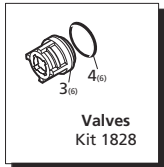

Repair Kits

Special Parts / Kits

Code	Description	Qty.
2809	Viton water seals ø18	1
2819	Kit for up to 180° F ø18 High Temp	1

Pos	Code	Description	Qty.	Pos	Code	Description	Qty.
1	960160	O-Ring ø17.86x2.62	6	40	1380120	Shim 0.10 mm	1-3
2	960090	Valve cap - Brass (478 in/lbs) ○● 6	6	41	1380130	Shim 0.20 mm	1-3
3	960850	Valve cap - SS (478 in/lbs) ■◆◆ 6	6	42	1380530	Shim 0.25 mm	1-3
4	960090T	Valve cap - 1/4" threaded - Brass (478 in/lbs)	1	43	1382810	Shim 0.05 mm	1-3
5	960850T	Valve cap - 1/4" threaded - SS (478 in/lbs)	1	44	740290	O-Ring ø14x1.78	3
6	889052	Complete valve	6	45	1980740	Plug 3/8" G - Brass	2
7	880830	O-Ring ø15.54x2.62	6	46	1980740	Plug 3/8" G - Brass	1
8	880581	Plug 1/4" G - Brass	2	47	1981180	Plug 3/8" G - NP	1
9	1380690	Plug 1/4" G - NP	2	48	180101	O-Ring ø17.5x2	1
10	820510	O-Ring ø10.82x1.78	2	49	820361	Plug 1/2" G - Brass	1
11	960110	Support ring	3	50	960870	Plug 1/2" G - NP	1
12	880320	High pressure packing	3	51	1381071	Pump head - Brass	1
13	1380090	Piston guide	3	52	1381070	Pump head - NP	1
14	961240	O-Ring ø31.47x1.78	3	53	820150	Head bolt M8x70 (217 in/lbs)	8
15	880330	Gasket	3	54	1380320	Bearing	1
16	1383130	Oil seal	3	55	621170	Oil seal	1
17	850370	Bolt M8x16 (217 in/lbs)	8	56	1380220	O-Ring ø72.75x1.78	1
18	1380050	Closed bearing support	1	57	2280140	Hollow shaft ø1	1
19	640030	O-Ring ø59.99x2.62	2	58	2280130	Hollow shaft ø1	1
20	2280240	Bearing	1	59	2280590	Hollow shaft ø1	1
21	1382770	Pump housing	1	60	2280600	Hollow shaft ø1	1
22	880130	Vented oil cap	1	61	2281510	Gas engine flange F40	1
23	962010	Nut M8 (106 in/lbs)	3	62	180030	Bolt	4
24	962000	Washer ø8.1	3	63	1381850	Washer	8
25	1380940	Ceramic piston	3	64	820440	Set screw M6x6	1
26	1380950	Slinger	3	65	1080401	Back-up ring	3
27	600180	O-Ring ø7.66x1.78	3	66	2289208	Complete pump head	1
28	1380920	Guiding piston	3	67	2289209	Complete pump head	1
29	1380060	Piston pin	3	68	2289221	Complete pump head	1
30	1383020	Con rod - Bronze	3	69	1260250	Oil sight glass	1
31	1383050	Con rod - Aluminum	3	70	1260430	Snap ring	1
32	1780510	O-Ring	1	71	1780690	Contrast disc	1
33	1789010	Complete cover	1	72	1140450	O-Ring ø20.24x2.62	1
34	1343510	Bolt M6x14 (89 in/lbs)	6				