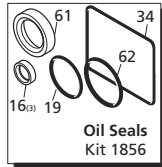

Repair Kits

Special Parts / Kits

Code	Description	Qty.
2809	Viton water seals ø18	1
2819	Kit for up to 180° F ø18 High Temp	1

Pos	Code	Description	Qty.	Pos	Code	Description	Qty.
1	960160	O-Ring ø17.86x2.62	6	40	1380120	Shim 0.10 mm	1-3
2	960090	Valve cap - Brass (478 in/lbs) ○● 6	6	41	1380130	Shim 0.20 mm	1-3
3	960850	Valve cap - SS (478 in/lbs) ■◆◆ 6	6	42	1380530	Shim 0.25 mm	1-3
4	960090T	Valve cap - 1/4" threaded - Brass (478 in/lbs)	1	43	1382810	Shim 0.05 mm	1-3
5	960850T	Valve cap - 1/4" threaded - SS (478 in/lbs)	1	44	740290	O-Ring ø14x1.78	3
6	889052	Complete valve	6	45	1980740	Plug 3/8" G - Brass	2
7	880830	O-Ring ø15.54x2.62	6	46	1980740	Plug 3/8" G - Brass	1
8	880581	Plug 1/4" G - Brass	2	47	1981180	Plug 3/8" G - NP	1
9	1380690	Plug 1/4" G - NP	2	48	180101	O-Ring ø17.5x2	1
10	820510	O-Ring ø10.82x1.78	2	49	820361	Plug 1/2" G - Brass	1
11	960110	Support ring	3	50	960870	Plug 1/2" G - NP	1
12	880320	High pressure packing	3	51	1381071	Pump head - Brass	1
13	1380090	Piston guide	3	52	1381070	Pump head - NP	1
14	961240	O-Ring ø31.47x1.78	3	53	820150	Head bolt M8x70 (217 in/lbs)	8
15	880330	Gasket	3	54	1380320	Bearing	1
16	1383130	Oil seal	3	55	621170	Oil seal	1
17	850370	Bolt M8x16 (217 in/lbs)	8	56	1380220	O-Ring ø72.75x1.78	1
18	1380050	Closed bearing support	1	57	2280140	Hollow shaft ø1	1
19	640030	O-Ring ø59.99x2.62	2	58	2280130	Hollow shaft ø1	1
20	2280240	Bearing	1	59	2280590	Hollow shaft ø1	1
21	1382770	Pump housing	1	60	2280600	Hollow shaft ø1	1
22	880130	Vented oil cap	1	61	2281510	Gas engine flange F40	1
23	962010	Nut M8 (106 in/lbs)	3	62	180030	Bolt	4
24	962000	Washer ø8.1	3	63	1381850	Washer	8
25	1380940	Ceramic piston	3	64	820440	Set screw M6x6	1
26	1380950	Slinger	3	65	1080401	Back-up ring	3
27	600180	O-Ring ø7.66x1.78	3	66	2289208	Complete pump head	1
28	1380920	Guiding piston	3	67	2289209	Complete pump head	1
29	1380060	Piston pin	3	68	2289221	Complete pump head	1
30	1383020	Con rod - Bronze	3	69	1260250	Oil sight glass	1
31	1383050	Con rod - Aluminum	3	70	1260430	Snap ring	1
32	1780510	O-Ring	1	71	1780690	Contrast disc	1
33	1789010	Complete cover	1	72	1140450	O-Ring ø20.24x2.62	1
34	1343510	Bolt M6x14 (89 in/lbs)	6				