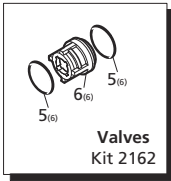

Repair Kits

Special Parts / Kits

Code	Description	Qty
2748	Rail kit 1-1/4" - 2 Rails - 4 Bolts - 4 Washers	1

Pos	Code	Description	Qty	Pos	Code	Description	Qty
1	1941360	Head bolt M10x80	(442 in/lbs) 8	35	1260250	Oil sight glass	1
2	740291	O-Ring ø14x1.78	1	36	1260430	Snap ring	1
3	2520030	Valve cap	(442 in/lbs) 6	37	1940410	O-Ring ø132x3	1
4	1940150	Ring	6	38	680560	Bolt M6x16	(89 in/lbs) 6
5	1140451	O-Ring ø20.24x2.62	12	39	2529010	Complete cover	1
6	2529050	Complete valve	6	40	1780690	Contrast disc	1
7	2520150	Pump head	1	41	1140450	O-Ring ø20.24x2.62	1
8	550351	O-Ring ø23.81x2.62	1	42	820680	Seal ring	1
9	2520040	Plug 3/4" G	1	43	1940560	Seal	3
10	2340350	Plug 3/8" G	3	44	2520361	Low pressure seal	3
11	740291	O-Ring ø14x1.78	2	47	2520320	Open bearing support	1
12	1941570	Support ring	3	60	2529200	Complete pump head	1
13	2520210	Front piston guide	3	75	1941270	Oil sight glass	1
14	820631	High pressure seal	3	76	100410	O-Ring ø34.6x2.62	1
15	2520220	Rear piston guide	3	77	1941260	Contrast disc	1
16	820491	O-Ring ø34.65x1.78	3	78	1941290	Snap ring	1
17	2520400	Bolt M6x60	(106 in/lbs) 3				
18	800561	O-Ring ø8.73x1.78	3		AR64516	Oil	2
19	2520240	Piston	3			<i>OIL CAPACITY - 32 OZ</i>	
20	2520220	Ring	3				
21	2520270	Spacer	3				
22	2520230	Ring	3				
23	1940960	Plunger rod	3				
24	1940060	Piston pin	3				
25	1941380	O-Ring ø66.34x2.62	2				
26	1941390	Shim 0.05 mm	1-3				
27	1941400	Shim 0.10 mm	1-3				
28	1941410	Shim 0.19 mm	1-3				
29	1941420	Shim 0.25 mm	1-3				
27	2529011	Side cover w/sight glass	1				
28	2340240	Bolt M8x16	(217 in/lbs) 8				
29	1140410	Bearing	2				
30	1940051	Con rod	(89 in/lbs) 3				
31	1940170	Crankshaft 24mm	1				
32	650250	Key	1				
33	2520330	Pump housing	1				
34	1140370	Oil cap	1				

		Legend
		ø 28
		XWL-SS42.05
		XWL-SS42.15