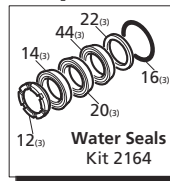

Repair Kits

Special Parts / Kits

Code	Description	Qty
2748	Rail kit 1-1/4" - 2 Rails - 4 Bolts - 4 Washers	1

Pos	Code	Description	Qty	Pos	Code	Description	Qty
1	1941360	Head bolt M10x80	(442 in/lbs) 8	35	1260250	Oil sight glass	1
2	740291	O-Ring ø14x1.78	1	36	1260430	Snap ring	1
3	2520030	Valve cap	(442 in/lbs) 6	37	1940410	O-Ring ø132x3	1
4	1940150	Ring	6	38	680560	Bolt M6x16	(89 in/lbs) 6
5	1140451	O-Ring ø20.24x2.62	12	39	2529010	Complete cover	1
6	2529050	Complete valve	6	40	1780690	Contrast disc	1
7	2520150	Pump head	1	41	1140450	O-Ring ø20.24x2.62	1
8	550351	O-Ring ø23.81x2.62	1	42	820680	Seal ring	1
9	2520040	Plug 3/4" G	1	43	1940560	Seal	3
10	2340350	Plug 3/8" G	3	44	2520361	Low pressure seal	3
11	740291	O-Ring ø14x1.78	2	47	2520320	Open bearing support	1
12	1941570	Support ring	3	60	2529200	Complete pump head	1
13	2520210	Front piston guide	3	75	1941270	Oil sight glass	1
14	820631	High pressure seal	3	76	100410	O-Ring ø34.6x2.62	1
15	2520220	Rear piston guide	3	77	1941260	Contrast disc	1
16	820491	O-Ring ø34.65x1.78	3	78	1941290	Snap ring	1
17	2520400	Bolt M6x60	(106 in/lbs) 3				
18	800561	O-Ring ø8.73x1.78	3		AR64516	Oil	2
19	2520240	Piston	3			<i>OIL CAPACITY - 32 OZ</i>	
20	2520220	Ring	3				
21	2520270	Spacer	3				
22	2520230	Ring	3				
23	1940960	Plunger rod	3				
24	1940060	Piston pin	3				
25	1941380	O-Ring ø66.34x2.62	2				
26	1941390	Shim 0.05 mm	1-3				
27	1941400	Shim 0.10 mm	1-3				
28	1941410	Shim 0.19 mm	1-3				
29	1941420	Shim 0.25 mm	1-3				
27	2529011	Side cover w/sight glass	1				
28	2340240	Bolt M8x16	(217 in/lbs) 8				
29	1140410	Bearing	2				
30	1940051	Con rod	(89 in/lbs) 3				
31	1940170	Crankshaft 24mm	1				
32	650250	Key	1				
33	2520330	Pump housing	1				
34	1140370	Oil cap	1				

		Legend
		ø 28
		XWL-SS42.05
		XWL-SS42.15