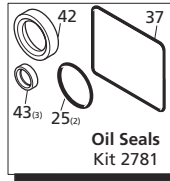

Repair Kits

Special Parts / Kits

Code	Description	Qty
2748	Rail kit 1-1/4" - 2 Rails - 4 Bolts - 4 Washers	1

Pos	Code	Description	Qty	Pos	Code	Description	Qty
1	1941360	Head bolt M10x80	(442 in/lbs) 8	35	1260250	Oil sight glass	1
2	740291	O-Ring ø14x1.78	1	36	1260430	Snap ring	1
3	2520030	Valve cap	(442 in/lbs) 6	37	1940410	O-Ring ø132x3	1
4	1940150	Ring	6	38	680560	Bolt M6x16	(89 in/lbs) 6
5	1140451	O-Ring ø20.24x2.62	12	39	2529010	Complete cover	1
6	2529050	Complete valve	6	40	1780690	Contrast disc	1
7	2520150	Pump head	1	41	1140450	O-Ring ø20.24x2.62	1
8	550351	O-Ring ø23.81x2.62	1	42	820680	Seal ring	1
9	2520040	Plug 3/4" G	1	43	1940560	Seal	3
10	2340350	Plug 3/8" G	3	44	2520361	Low pressure seal	3
11	740291	O-Ring ø14x1.78	2	47	2520320	Open bearing support	1
12	1941570	Support ring	3	60	2529200	Complete pump head	1
13	2520210	Front piston guide	3	75	1941270	Oil sight glass	1
14	820631	High pressure seal	3	76	100410	O-Ring ø34.6x2.62	1
15	2520220	Rear piston guide	3	77	1941260	Contrast disc	1
16	820491	O-Ring ø34.65x1.78	3	78	1941290	Snap ring	1
17	2520400	Bolt M6x60	(106 in/lbs) 3				
18	800561	O-Ring ø8.73x1.78	3		AR64516	Oil	2
19	2520240	Piston	3			<i>OIL CAPACITY - 32 OZ</i>	
20	2520220	Ring	3				
21	2520270	Spacer	3				
22	2520230	Ring	3				
23	1940960	Plunger rod	3				
24	1940060	Piston pin	3				
25	1941380	O-Ring ø66.34x2.62	2				
26	1941390	Shim 0.05 mm	1-3				
27	1941400	Shim 0.10 mm	1-3				
28	1941410	Shim 0.19 mm	1-3				
29	1941420	Shim 0.25 mm	1-3				
27	2529011	Side cover w/sight glass	1				
28	2340240	Bolt M8x16	(217 in/lbs) 8				
29	1140410	Bearing	2				
30	1940051	Con rod	(89 in/lbs) 3				
31	1940170	Crankshaft 24mm	1				
32	650250	Key	1				
33	2520330	Pump housing	1				
34	1140370	Oil cap	1				

		Legend
		ø 28
		XWL-SS42.05
		XWL-SS42.15