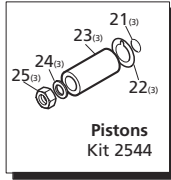

Repair Kits

Special Parts / Kits

Code	Description	Qty
2776	Viton water seals ø15	1
2817	Kit for up to 180° F ø15 High Temp	1
42212	Kit for up to 180° F ø15 High Temp	1

Pos	Code	Description	Qty	Pos	Code	Description	Qty
1	960160	O-Ring ø17.86x2.62	6	40	1321190	Bearing	1
2	1269657	Valve cap	(442 in/lbs) 6	41	1321080	Snap ring	1
3	1260162T	Valve Cap 1/4" threaded	(442 in/lbs) 1	42	480671	Oil seal	1
4	1269050	Complete valve	6	44	180030	Bolt M8x20	4
5	880833	O-Ring ø15.54x2.62	6	57	1789209	Complete pump head	1
6	620301	Plug 1/8" G	1	1780340	Hollow shaft ø1"	○ 1	
7	1780130	Support ring	3	1780920	Hollow shaft ø1"	△ 1	
8	1260130	High pressure packing	3	1780330	Hollow shaft ø1"	■ 1	
9	1780090	Piston guide	3	61	2760290	Gas engine flange	1
10	1780010	Pump body	1	62	1780430	Bushing	1
11	1266740	Cap	1	67	820440	Set screw	1
12	1260790	Clip ø152	1	71	1260250	Oil sight glass	1
13	1780550	Snap ring	1	72	1260430	Snap ring	1
14	1780490	Bearing	1	73	1780690	Contrast disc	1
15	880130	Oil cap	1	74	1140450	O-Ring ø20.24x2.62	1
16	1780050	Piston pin	3		AR64516	Oil	1
17	1780510	O-Ring	1			<i>OIL CAPACITY - 14.6 OZ</i>	
18	1200430	Bolt M6x16	(89 in/lbs) 6				
19	1789010	Complete cover	1				
20	1780710	Con rod - Bronze	3				
21	1780060	Guiding piston	3				
22	480480	O-Ring ø4.48x1.78	3				
23	1260091	Washer (slinger)	3				
24	1780070	Plunger	3				
25	1260100	Piston washer	3				
26	1260110	Nut M8	(106 in/lbs) 3				
27	740290	O-Ring ø14x1.78	3				
28	1980740	Plug 3/8" G	3				
29	1260460	Oil seal	3				
30	1780100	Rear piston guide	3				
31	770260	O-Ring ø23.52x1.78	3				
32	1260440	Low pressure seal	3				
33	820361	Plug 1/2" G - Brass	1				
34	180101	O-Ring ø17.5x2	1				
35	1781060	Pump head - Brass	1				
36	1381550	Washer	8				
37	1322730	Head bolt M6x60	(133 in/lbs) 8				

Legend		
Ø 15	Ø 15	Ø 15
For ○	For △	For ■
SXMV3G35	SXMV3.5G32	SXMV4G35
SXMV3G40	SXMV3.5G35	
	SXMV3.5G40	