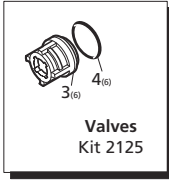

Repair Kits

Special Parts / Kits

Code	Description	Qty
2776	Viton water seals ø15	1
2817	Kit for up to 180° F ø15 High Temp	1
42212	Kit for up to 180° F ø15 High Temp	1

Pos	Code	Description	Qty	Pos	Code	Description	Qty
1	960160	O-Ring ø17.86x2.62	6	40	1321190	Bearing	1
2	1269657	Valve cap	(442 in/lbs) 6	41	1321080	Snap ring	1
3	1260162T	Valve Cap 1/4" threaded	(442 in/lbs) 1	42	480671	Oil seal	1
4	1269050	Complete valve	6	44	180030	Bolt M8x20	4
5	880833	O-Ring ø15.54x2.62	6	57	1789209	Complete pump head	1
6	620301	Plug 1/8" G	1	1780340	Hollow shaft ø1"	○ 1	
7	1780130	Support ring	3	1780920	Hollow shaft ø1"	△ 1	
8	1260130	High pressure packing	3	1780330	Hollow shaft ø1"	■ 1	
9	1780090	Piston guide	3	61	2760290	Gas engine flange	1
10	1780010	Pump body	1	62	1780430	Bushing	1
11	1266740	Cap	1	67	820440	Set screw	1
12	1260790	Clip ø152	1	71	1260250	Oil sight glass	1
13	1780550	Snap ring	1	72	1260430	Snap ring	1
14	1780490	Bearing	1	73	1780690	Contrast disc	1
15	880130	Oil cap	1	74	1140450	O-Ring ø20.24x2.62	1
16	1780050	Piston pin	3		AR64516	Oil	1
17	1780510	O-Ring	1			<i>OIL CAPACITY - 14.6 OZ</i>	
18	1200430	Bolt M6x16	(89 in/lbs) 6				
19	1789010	Complete cover	1				
20	1780710	Con rod - Bronze	3				
21	1780060	Guiding piston	3				
22	480480	O-Ring ø4.48x1.78	3				
23	1260091	Washer (slinger)	3				
24	1780070	Plunger	3				
25	1260100	Piston washer	3				
26	1260110	Nut M8	(106 in/lbs) 3				
27	740290	O-Ring ø14x1.78	3				
28	1980740	Plug 3/8" G	3				
29	1260460	Oil seal	3				
30	1780100	Rear piston guide	3				
31	770260	O-Ring ø23.52x1.78	3				
32	1260440	Low pressure seal	3				
33	820361	Plug 1/2" G - Brass	1				
34	180101	O-Ring ø17.5x2	1				
35	1781060	Pump head - Brass	1				
36	1381550	Washer	8				
37	1322730	Head bolt M6x60	(133 in/lbs) 8				

Legend		
Ø 15	Ø 15	Ø 15
For ○	For △	For ■
SXMV3G35	SXMV3.5G32	SXMV4G35
SXMV3G40	SXMV3.5G35	
	SXMV3.5G40	