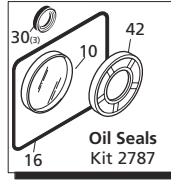

Repair Kits

Special Parts / Kits

Code	Description	Qty
2776	Viton water seals ø15	1
2817	Kit for up to 180° F ø15 High Temp	1
42212	Kit for up to 180° F ø15 High Temp	1

Pos	Code	Description	Qty	Pos	Code	Description	Qty
1	960160	O-Ring ø17.86x2.62	6	40	1321190	Bearing	1
2	1269657	Valve cap	(442 in/lbs) 6	41	1321080	Snap ring	1
3	1260162T	Valve Cap 1/4" threaded	(442 in/lbs) 1	42	480671	Oil seal	1
4	1269050	Complete valve	6	44	180030	Bolt M8x20	4
5	880833	O-Ring ø15.54x2.62	6	57	1789209	Complete pump head	1
6	620301	Plug 1/8" G	1	1780340	Hollow shaft ø1"	○ 1	
7	1780130	Support ring	3	1780920	Hollow shaft ø1"	△ 1	
8	1260130	High pressure packing	3	1780330	Hollow shaft ø1"	■ 1	
9	1780090	Piston guide	3	61	2760290	Gas engine flange	1
10	1780010	Pump body	1	62	1780430	Bushing	1
11	1266740	Cap	1	67	820440	Set screw	1
12	1260790	Clip ø152	1	71	1260250	Oil sight glass	1
13	1780550	Snap ring	1	72	1260430	Snap ring	1
14	1780490	Bearing	1	73	1780690	Contrast disc	1
15	880130	Oil cap	1	74	1140450	O-Ring ø20.24x2.62	1
16	1780050	Piston pin	3		AR64516	Oil	1
17	1780510	O-Ring	1			<i>OIL CAPACITY - 14.6 OZ</i>	
18	1200430	Bolt M6x16	(89 in/lbs) 6				
19	1789010	Complete cover	1				
20	1780710	Con rod - Bronze	3				
21	1780060	Guiding piston	3				
22	480480	O-Ring ø4.48x1.78	3				
23	1260091	Washer (slinger)	3				
24	1780070	Plunger	3				
25	1260100	Piston washer	3				
26	1260110	Nut M8	(106 in/lbs) 3				
27	740290	O-Ring ø14x1.78	3				
28	1980740	Plug 3/8" G	3				
29	1260460	Oil seal	3				
30	1780100	Rear piston guide	3				
31	770260	O-Ring ø23.52x1.78	3				
32	1260440	Low pressure seal	3				
33	820361	Plug 1/2" G - Brass	1				
34	180101	O-Ring ø17.5x2	1				
35	1781060	Pump head - Brass	1				
36	1381550	Washer	8				
37	1322730	Head bolt M6x60	(133 in/lbs) 8				

Legend		
Ø 15	Ø 15	Ø 15
For ○	For △	For ■
SXMV3G35	SXMV3.5G32	SXMV4G35
SXMV3G40	SXMV3.5G35	
	SXMV3.5G40	