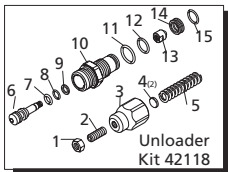

Repair Kits

Pos	Code	Description	Qty	Pos	Code	Description	Qty	Legend
1	1060120	Nut M6	1	42	2840260	Outlet extension	1	SRMW22G26
2	392840	Grub screw M6x16	1	43	2840060	Spring	3	SRMW22G26-EZ
3	2760480	Handle insert	1	44	2840040	Piston	3	
4	1980220	Plate spring	2	45	2840050	Ring	3	
5	2760410	Spring	1	46	1980130	Thrust washer	1	
6	2841140	Valve piston	1	47	1980250	Bearing	1	
7	2260100	O-Ring $\phi 6.02 \times 2.62$	1	48	1980240	Thrust washer	1	
8	660190	O-Ring $\phi 6.07 \times 1.78$	1	49	2840690	Hollow shaft	1	
9	2760210	Ring	1	50	161060	Rear bearing	1	
10	2840750	Piston guide	1	51	161050	Circlip $\phi 172$	1	
11	740290	O-Ring $\phi 14 \times 1.78$	5	52	2840310	Seal	1	
12	820510	O-Ring $\phi 10.82 \times 1.78$	1	55	2840890	O-Ring $\phi 14 \times 2$	2	
13	2840760	By-pass jet	1	56	1060100	Ball	1	
14	2841080	Seat	1	57	2840441	Seal	1	
15	1470210	O-Ring $\phi 9 \times 1$	1	58	2840450	Spring	1	
17	3700240	Hose nipple	(35 in/lbs) 1	59	600180	O-Ring $\phi 7.66 \times 1.78$	1	
18	480480	O-Ring $\phi 4.48 \times 1.78$	1	60	480650	Washer	1	
19	1250280	Ball	1	61	2840840	Plug	1	
20	1560520	Spring	1	62	2841520	O-Ring $\phi 13.5 \times 1.8$	1	
21	2840830	Screw	1	63	TPP1401/4A	Thermal relief valve	1	
25	2841540	Plug	(221 in/lbs) 3	64	3700250	O-Ring $\phi 8 \times 1.1$	1	
26	2849052	Complete valve	6					
27	2841740	Pump head	1		AR64545	Oil	1	
28	2200141	Gasket	3			<i>OIL CAPACITY - 2.53 OZ</i>		
29	2840561	Bushing	3					
30	1683500	Seal	3					
31	2841240	Plug 3/8" G - Brass	1					
32	2840520	Pump housing	1					
33	380410	Head bolt M8x45	(221 in/lbs) 3					
34	2840220	Suction fitting 3/4" NH	1					
35	2840250	Suction extension	1					
36	7369	Inlet filter	1					
37	1460431	O-Ring $\phi 4 \times 2.5$	1					
38	3700220	Jet	1					
39	3700210	Spring	1					
40	800560	O-Ring $\phi 8.73 \times 1.78$	2					
41	3700200	Detergent injector	1					