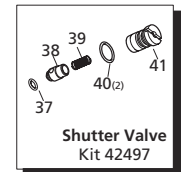

Repair Kits

Pos	Code	Description	Qty	Pos	Code	Description	Qty	Legend
1	1060120	Nut M6	1	42	2840260	Outlet extension	1	SRMW22G26
2	392840	Grub screw M6x16	1	43	2840060	Spring	3	SRMW22G26-EZ
3	2760480	Handle insert	1	44	2840040	Piston	3	
4	1980220	Plate spring	2	45	2840050	Ring	3	
5	2760410	Spring	1	46	1980130	Thrust washer	1	
6	2841140	Valve piston	1	47	1980250	Bearing	1	
7	2260100	O-Ring $\phi 6.02 \times 2.62$	1	48	1980240	Thrust washer	1	
8	660190	O-Ring $\phi 6.07 \times 1.78$	1	49	2840690	Hollow shaft	1	
9	2760210	Ring	1	50	161060	Rear bearing	1	
10	2840750	Piston guide	1	51	161050	Circlip $\phi 172$	1	
11	740290	O-Ring $\phi 14 \times 1.78$	5	52	2840310	Seal	1	
12	820510	O-Ring $\phi 10.82 \times 1.78$	1	55	2840890	O-Ring $\phi 14 \times 2$	2	
13	2840760	By-pass jet	1	56	1060100	Ball	1	
14	2841080	Seat	1	57	2840441	Seal	1	
15	1470210	O-Ring $\phi 9 \times 1$	1	58	2840450	Spring	1	
17	3700240	Hose nipple	(35 in/lbs) 1	59	600180	O-Ring $\phi 7.66 \times 1.78$	1	
18	480480	O-Ring $\phi 4.48 \times 1.78$	1	60	480650	Washer	1	
19	1250280	Ball	1	61	2840840	Plug	1	
20	1560520	Spring	1	62	2841520	O-Ring $\phi 13.5 \times 1.8$	1	
21	2840830	Screw	1	63	TPP1401/4A	Thermal relief valve	1	
25	2841540	Plug	(221 in/lbs) 3	64	3700250	O-Ring $\phi 8 \times 1.1$	1	
26	2849052	Complete valve	6					
27	2841740	Pump head	1		AR64545	Oil	1	
28	2200141	Gasket	3			<i>OIL CAPACITY - 2.53 OZ</i>		
29	2840561	Bushing	3					
30	1683500	Seal	3					
31	2841240	Plug 3/8" G - Brass	1					
32	2840520	Pump housing	1					
33	380410	Head bolt M8x45	(221 in/lbs) 3					
34	2840220	Suction fitting 3/4" NH	1					
35	2840250	Suction extension	1					
36	7369	Inlet filter	1					
37	1460431	O-Ring $\phi 4 \times 2.5$	1					
38	3700220	Jet	1					
39	3700210	Spring	1					
40	800560	O-Ring $\phi 8.73 \times 1.78$	2					
41	3700200	Detergent injector	1					