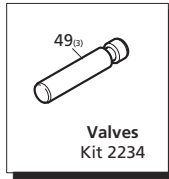

Repair Kits

Pos	Code	Description	Qty	Pos	Code	Description	Qty	Legend	
1	380410	Screw	(221 in/lbs) 3	38	3700220	Valve	1	Ø 12	Ø 12
2	2841740	Head (Aluminum)	○1	39	3700210	Spring	1		
	2841741	Head (Aluminum)	● 1	40	800560	O-Ring Ø 8.73x1.78	2		
6	2840830	Screw	(89 in/lbs) 1	41	3700200	Injector	1		
7	600180	O-Ring Ø 7.66x1.78	1	42	2841220	Fitting 3/4" NH	1		
8	2841540	Valve cap (Aluminum)	(221 in/lbs) ○3	43	2841230	Fitting (Aluminium)	(221 in/lbs) 1		
	2841250	Valve cap (Aluminum)	(221 in/lbs) ●3	44	7369	Filter	1		
9	740290	O-Ring Ø 14x1.78	1	46	2841120	Fitting	(221 in/lbs) 1		
10	2849053	Complete valve	○6	48	2840060	Spring	3		
	2849052	Complete valve	●6	49	2840040	Piston Ø 12	3		
11	1470210	O-Ring Ø 9x1	1	50	2840050	Lock	3		
12	2841080	Seat	1	51	1980130	Fifth wheel	1		
13	2840760	Shutter	(27 in/lbs) 1	52	1980250	Fifth wheel	1		
14	820510	O-Ring Ø 10.82x1.78	1	53	1980240	Fifth wheel	1		
15	2840750	Piston guide	(177 in/lbs) 1	54	2840720	Wobble plate	1		
16	2760210	Ring	1	55	161060	Bearing	1		
17	660190	O-Ring Ø 6.07x1.78	1	56	161050	Ring Ø 72	1		
18	2260100	O-Ring Ø 6.02x2.62	1	57	2841050	Ring	1		
19	2760400	Piston	1	58	2840890	O-Ring Ø 14x2	2		
20	1060120	Nut M 6	1	59	2840840	Oil seal	1		
21	392840	Screw M 6x16	1	60	480650	Washer	1		
22	2760480	Insert	1	61	TPP1401/4A	Thermal relief valve	1		
23	1980220	Wobble plate	2	62	2840450	Spring	1		
24	2760410	Spring	1	63	1060100	Ball	1		
25	2200141	Water seal	3	64	2761380	Valve	1		
28	2840561	Bushing	○3	65	3700250	O-Ring Ø 8x1.1	1		
	2841810	Bushing	●3	66	2841520	O-Ring Ø 13.5x1.8	3		
29	1683500	Oil seal	3	67	3660340	O-Ring Ø 12x2	●3		
30	2840230	Pump body	1						
31	480560	O-Ring Ø 6.75x1.78	1		AR64545	Oil	1		
32	2840710	Plug	1			<i>OIL CAPACITY - 2.2 OZ</i>			
33	480480	O-Ring Ø 4.48x1.78	1						
34	3700240	Hose tail Ø 8	(35 in/lbs) 1						
35	1250280	Ball	1						
36	1560520	Spring	1						
37	1460430	O-Ring Ø 4x2.5	1						