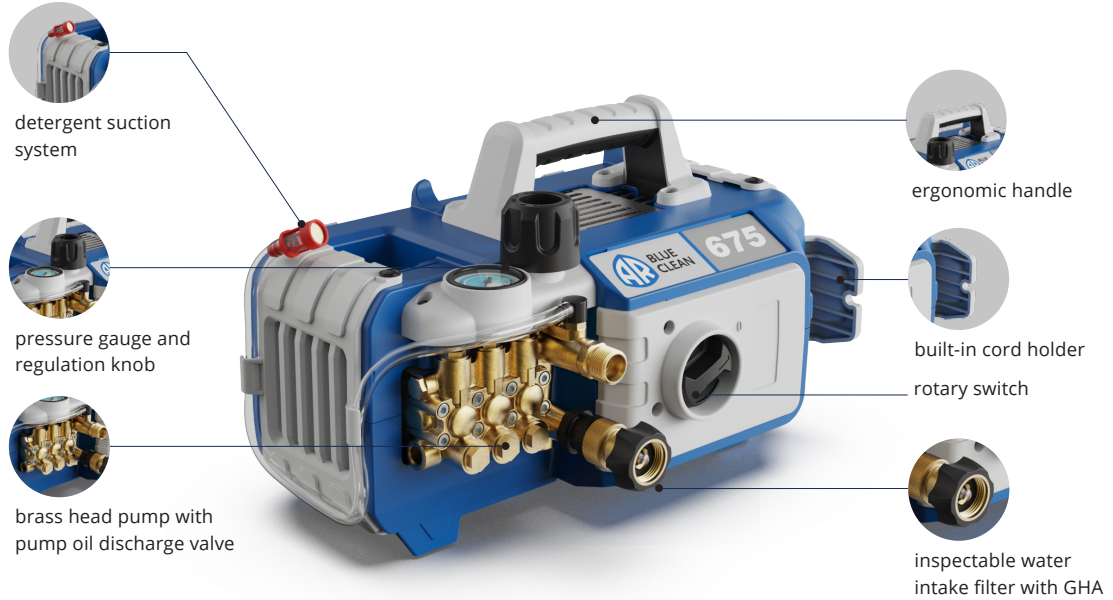

675

BLUE CLEAN PRO HIGH PRESSURE WASHER

General Features

- Professional trigger gun and metal lance with adjustable nozzle
- Built-in accessories holder
- 35' power cord with GFCI
- 25' steel armed HP hose with velcro strap
- Garden hose adapter included
- Built-in detergent suction
- Triplex pump with ceramic pistons and connecting rod system
- Automatic bypass valve with pump head pressure discharge
- Single-phase induction motor with thermal protection
- Pressure adjustment
- Glycerin filled precision pressure gauge
- Total Stop System