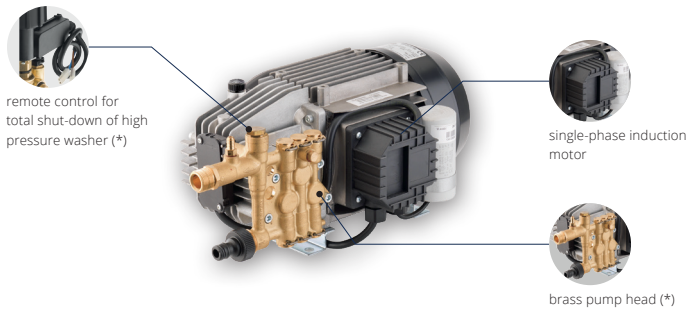

BLUE CLEAN PRO Series Pumps

- 3 stainless steel pistons triplex crankshaft plunger pump
- Tempered stainless steel pistons
- Aluminium or brass pump head
- Automatic safety valve that decreases the residual pressure, facilitates the operation of the gun lever and reduces hand fatigue
- Single-phase induction motor with thermal protector
- Remote control for total shut-down of high pressure washer
- High pressure sealing system with double seal

* AR620 has an aluminum pump head

		BLUE CLEAN							BLUE MAXX				BLUE CLEAN PRO												
		111HS	142HS	383HS	383HSS	390HSS	2N1HSS	XP2 2000	XP2 2300P	MAXX 2300	MAXX 3000	XP3 2300	XP3 2700P	610	620	630	630TSS	630-HOT	630TSS-HOT	613	613K	670	675	675K	767
Type	Universal	●	●	●	●	●	●	●	●	●	●	●	●	●	●	●	●	●	●	●	●	●	●	●	●
	Induction		●																						
Motor Power (W)	1300		●																						
	1400	●																							
	1600			●				●															●		
	1800				●	●	●		●		●	●	●	●	●	●	●	●	●				●	●	●
1900																				●	●				
Pump Head	Aluminium	●	●	●	●	●	●	●	●	●	●	●	●	●	●	●	●	●	●	●	●	●	●	●	●
	Brass															●	●	●	●	●	●	●	●	●	●

(*) Some features may vary. Please check the product page for specific information.