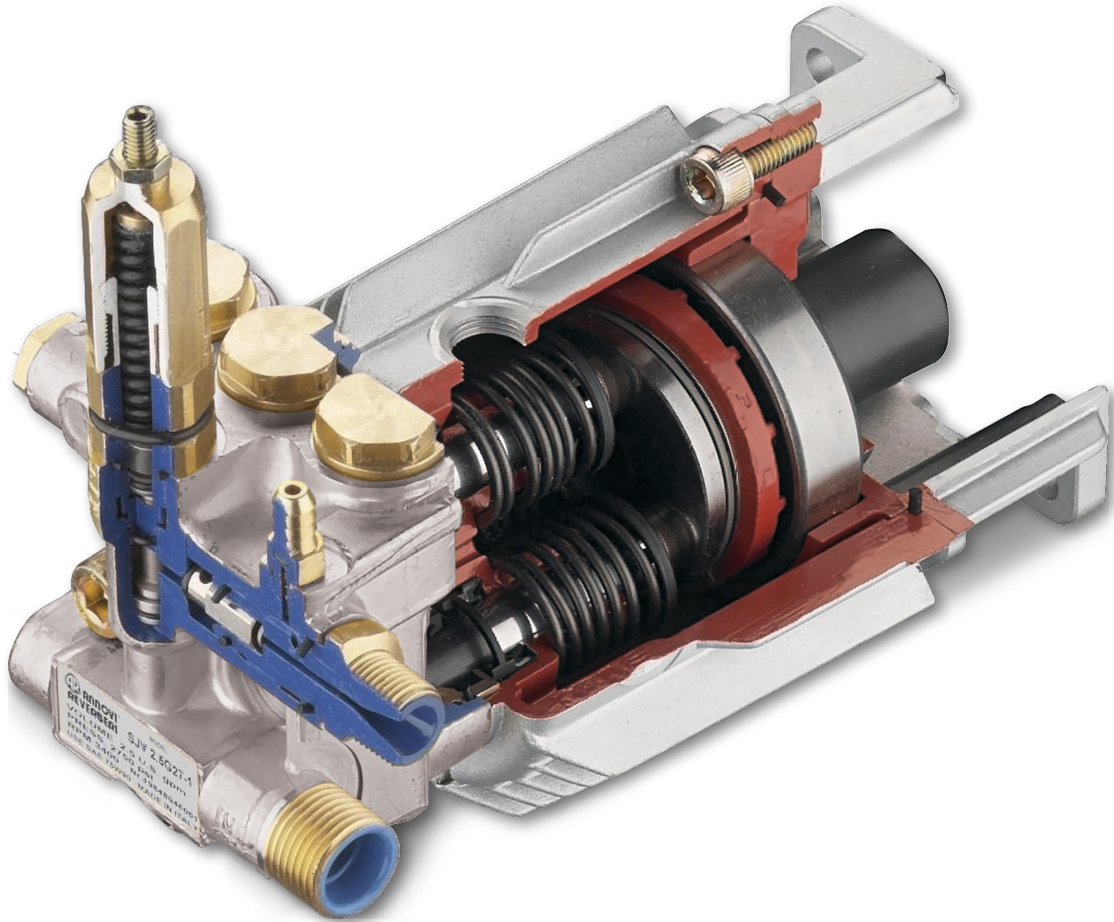

Pumps.

The beating hearts of Pressure Washers.

Universal Motor Pumps: the right choice for a cleaner house.

Universal motors do not take too much space and are smaller compared to induction motors; consequently, pressure washers equipped with a universal motor are *light and portable*.

Universal motors are *fast* and can be started and stopped frequently; they are really efficient for occasional tasks around the house.

They are *less expensive* and most commonly used in small power tools.

Why should we choose an Induction Motor Pump?

Induction motors are more *power efficient* in every way as they need less current to generate power. Moreover, they do not produce a lot of heat. This is why they are ideal for day to day use. In addition, the more power-efficient the motor is, *the lesser the running costs*.

The induction motor has just one moving part: the rotor.

The fact that it is a *brushless motor* means that it *produces less audible sound*.

Induction motors run on fewer RPM and,

generally, have a *longer lifespan* than universal motors. Therefore they are the best choice for day to day that are used for *medium to heavy cleaning quite frequently*. In fact, induction motors are very common for power tools and can easily last for years.

Annovi Reverberi provides quality universal and induction motor-pumps and parts, ensuring a longer life span for light-duty and medium-duty pressure washers.