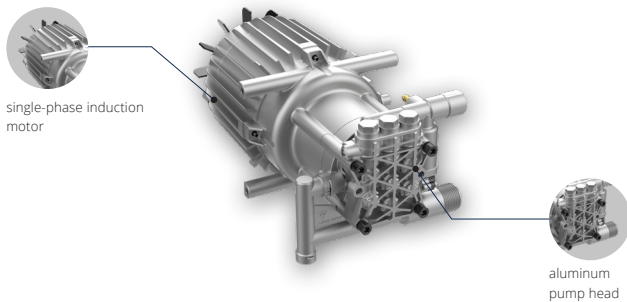

BLUE MAXX Series Pumps

- 3 Axial stainless steel pistons wobble-plate pump
- Tempered stainless steel pistons
- Automatic safety valve that decreases the residual pressure, facilitates the operation of the gun lever and reduces hand fatigue
- Single-phase induction motor with thermal protector
- Remote control for total shut-down of high pressure washer
- Aluminum pump head