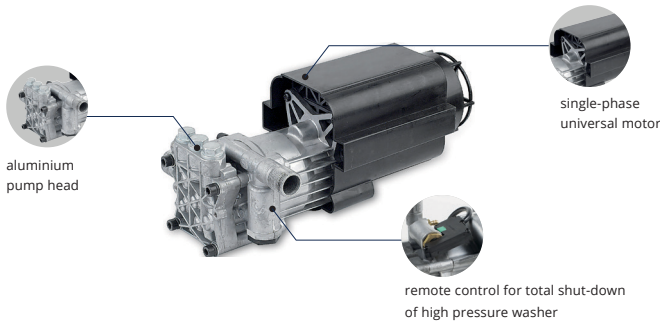

Pumps

BLUE CLEAN Series Pumps

- 3 Axial stainless steel pistons wobble-plate pump with aluminium head
- Tempered stainless steel pistons
- Automatic safety valve that decreases the residual pressure, facilitates the operation of the gun lever and reduces hand fatigue
- Single-phase universal motor with thermal protector
- Remote control for total shut-down of high pressure washer
- Aluminum pump head
- Motor air filtration