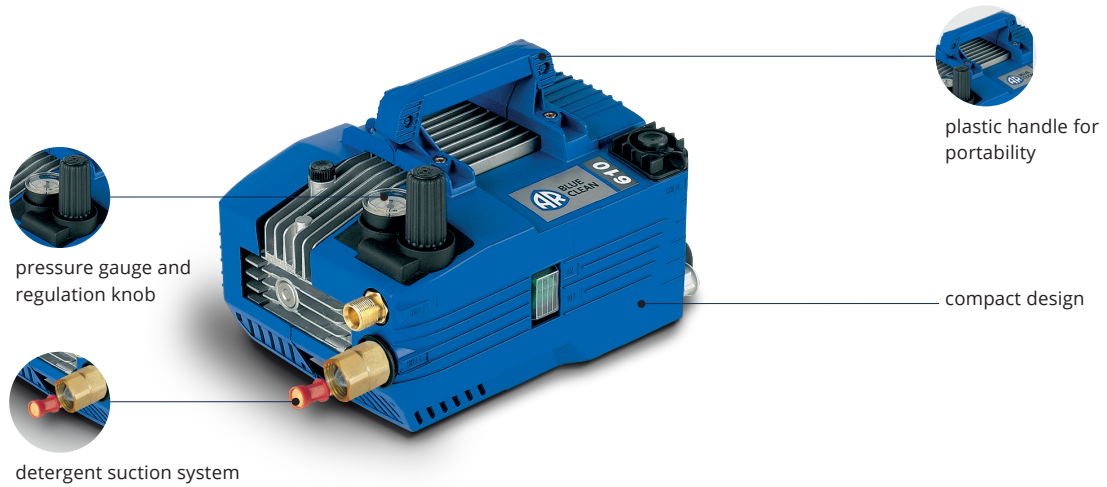

610

BLUE CLEAN PRO HIGH PRESSURE WASHER

General Features

- Professional trigger gun and metal lance with adjustable nozzle
- 35' power cord with GFCI
- 25' braided HP hose
- Detergent suction system
- Triplex pump
- Automatic bypass valve with pump head pressure discharge
- Single-phase induction motor with thermal protection
- Glycerin filled precision pressure gauge
- Pressure adjustment